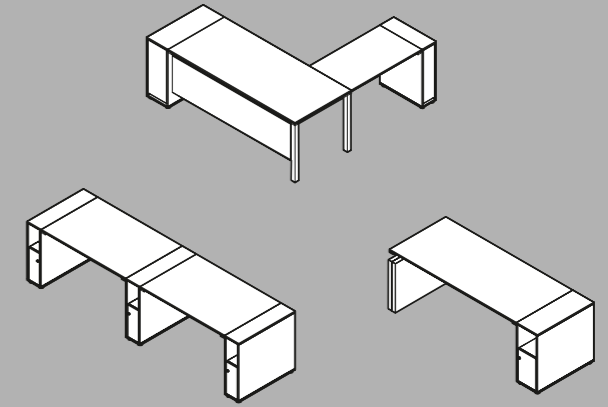

WINEA SLIM pedestals can be supplied in two widths (20/30 cm), three heights (74/85/110 cm) and four depths (60/80/90/100 cm). For individual organisation lockable drawers and hinged doors, bookcases, flower boxes and additional reference shelves in poser height are available.

Regalaufsatz Add-on bookcase

Schubboden Reference shelf at standing height

Blumenaufsatz Add-on flowerbox

Einbauten Installations

Gestaltungsbeispiele Design examples

Markus Brockmann (Tischmontage)

Stephan Schröder (Teamleitung Nord), Robin Hau und Johannes Kurzke (Objektmanagement)