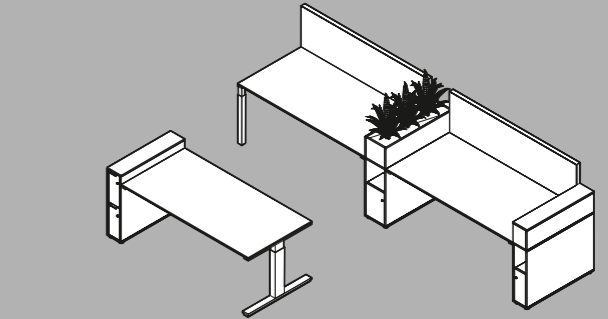

WINEA SLIM pedestals can be supplied in two widths (20/30 cm), three heights (74/85/110 cm) and four depths (60/80/90/100 cm). For individual organisation lockable drawers and hinged doors, bookcases, flower boxes and additional reference shelves in poser height are available.

Regalaufsatz Add-on bookcase

Schubboden Reference shelf at standing height

Blumenaufsatz Add-on flowerbox

Einbauten Installations

Gestaltungsbeispiele Design examples

Markus Brockmann (Tischmontage)

Stephan Schröder (Teamleitung Nord), Robin Hau und Johannes Kurzke (Objektmanagement)