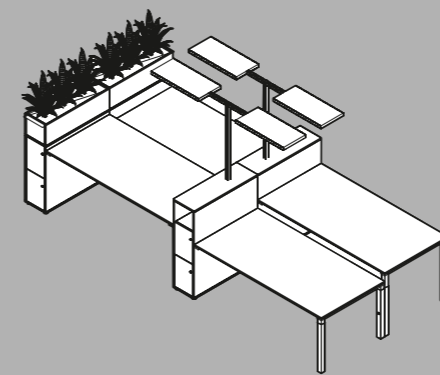

WINEA SLIM pedestals can be supplied in two widths (20/30 cm), three heights (74/85/110 cm) and four depths (60/80/90/100 cm). For individual organisation lockable drawers and hinged doors, bookcases, flower boxes and additional reference shelves in poser height are available.

Regalaufsatz Add-on bookcase

Schubboden Reference shelf at standing height

Blumenaufsatz Add-on flowerbox

Einbauten Installations

Gestaltungsbeispiele Design examples

Markus Brockmann (Tischmontage)

Stephan Schröder (Teamleitung Nord), Robin Hau und Johannes Kurzke (Objektmanagement)