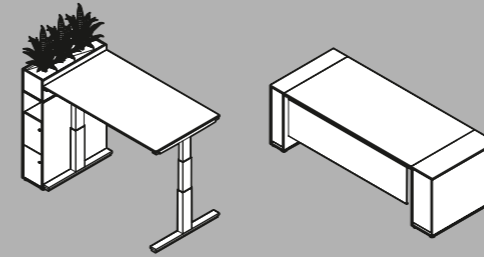

WINEA SLIM pedestals can be supplied in two widths (20/30 cm), three heights (74/85/110 cm) and four depths (60/80/90/100 cm). For individual organisation lockable drawers and hinged doors, bookcases, flower boxes and additional reference shelves in poser height are available.

Regalaufsatz Add-on bookcase

Schubboden Reference shelf at standing height

Blumenaufsatz Add-on flowerbox

Einbauten Installations

Gestaltungsbeispiele Design examples

Markus Brockmann (Tischmontage)

Stephan Schröder (Teamleitung Nord), Robin Hau und Johannes Kurzke (Objektmanagement)