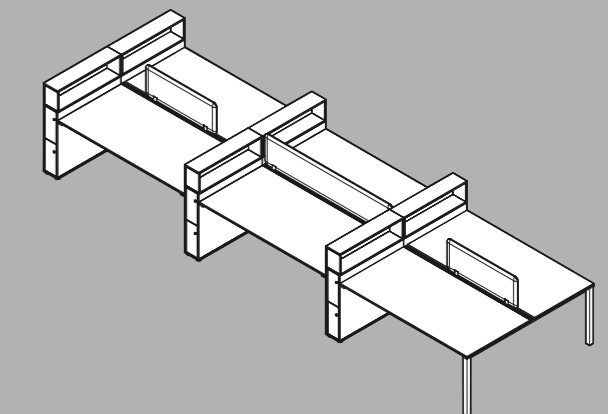

WINEA SLIM pedestals can be supplied in two widths (20/30 cm), three heights (74/85/110 cm) and four depths (60/80/90/100 cm). For individual organisation lockable drawers and hinged doors, bookcases, flower boxes and additional reference shelves in poser height are available.

Regalaufsatz Add-on bookcase

Schubboden Reference shelf at standing height

Blumenaufsatz Add-on flowerbox

Einbauten Installations

Gestaltungsbeispiele Design examples

Markus Brockmann (Tischmontage)

Stephan Schröder (Teamleitung Nord), Robin Hau und Johannes Kurzke (Objektmanagement)