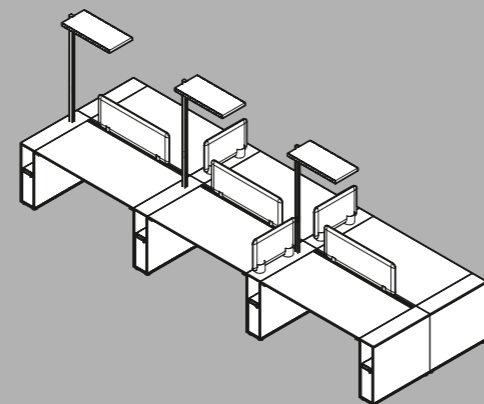

WINEA SLIM pedestals can be supplied in two widths (20/30 cm), three heights (74/85/110 cm) and four depths (60/80/90/100 cm). For individual organisation lockable drawers and hinged doors, bookcases, flower boxes and additional reference shelves in poser height are available.

Regalaufsatz Add-on bookcase

Schubboden Reference shelf at standing height

Blumenaufsatz Add-on flowerbox

Einbauten Installations

Gestaltungsbeispiele Design examples

Markus Brockmann (Tischmontage)

Stephan Schröder (Teamleitung Nord), Robin Hau und Johannes Kurzke (Objektmanagement)