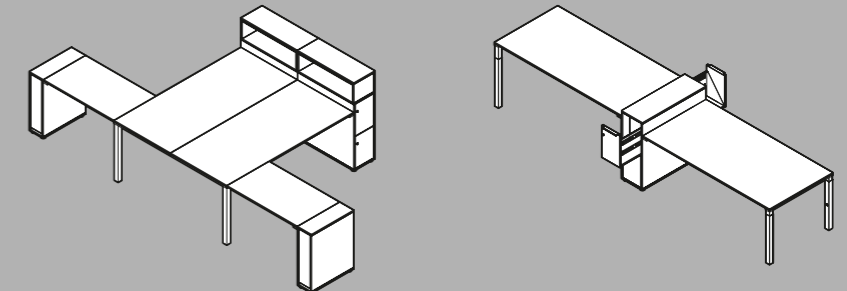

WINEA SLIM pedestals can be supplied in two widths (20/30 cm), three heights (74/85/110 cm) and four depths (60/80/90/100 cm). For individual organisation lockable drawers and hinged doors, bookcases, flower boxes and additional reference shelves in poser height are available.

Regalaufsatz Add-on bookcase

Schubboden Reference shelf at standing height

Blumenaufsatz Add-on flowerbox

Einbauten Installations

Gestaltungsbeispiele Design examples

Markus Brockmann (Tischmontage)

Stephan Schröder (Teamleitung Nord), Robin Hau und Johannes Kurzke (Objektmanagement)