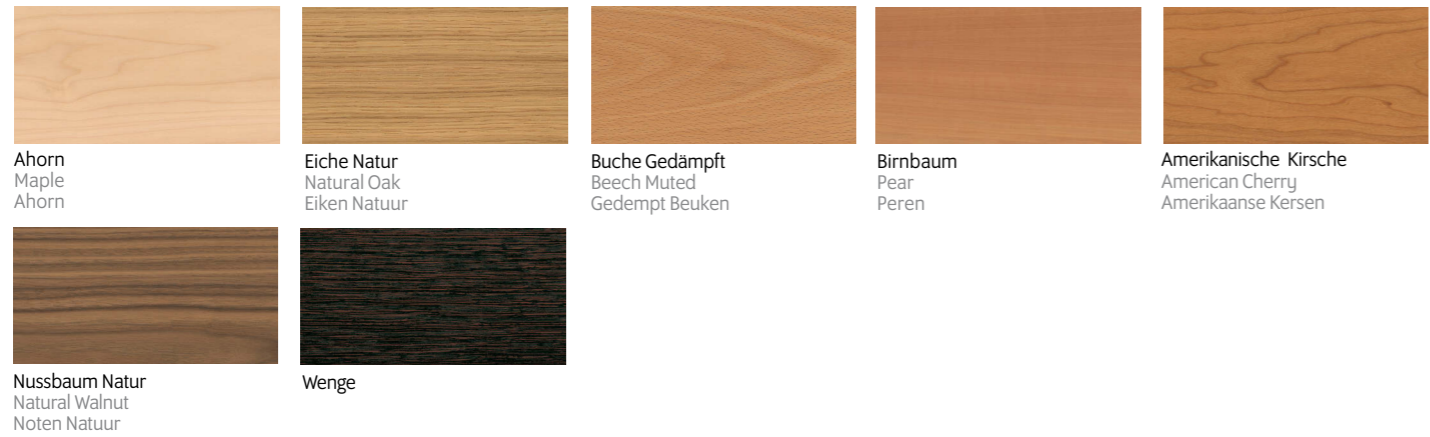

Furnier · Veneers · Fineer 19 / 25 mm